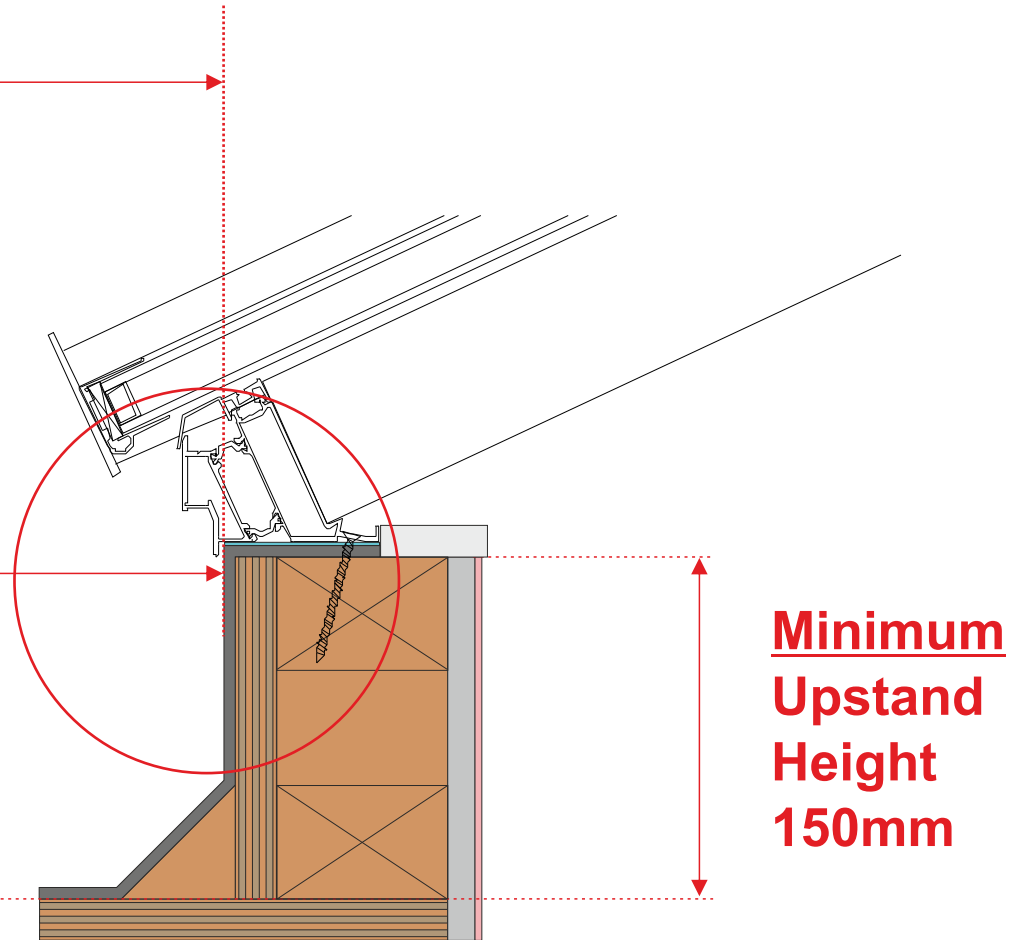

Slimline Roof Lantern - FIXED PITCH 25°

Crucial Measurements

RLD-002 Rev 1.2 (010519)

ROOF LANTERN STOCK SIZE 'CRUCIAL MEASUREMENT'

Roof Lantern sizes shown
are **external sizes** and are
measured to here

FULLY WEATHERED
UPSTAND **MUST NOT**
EXCEED THIS
MEASUREMENT!

**Minimum
Upstand
Height
150mm**

Please Note:

Your fully weathered upstand should be at least 10mm smaller on each proportion than the size of roof lantern ordered, this is to allow for a fitting tolerance.